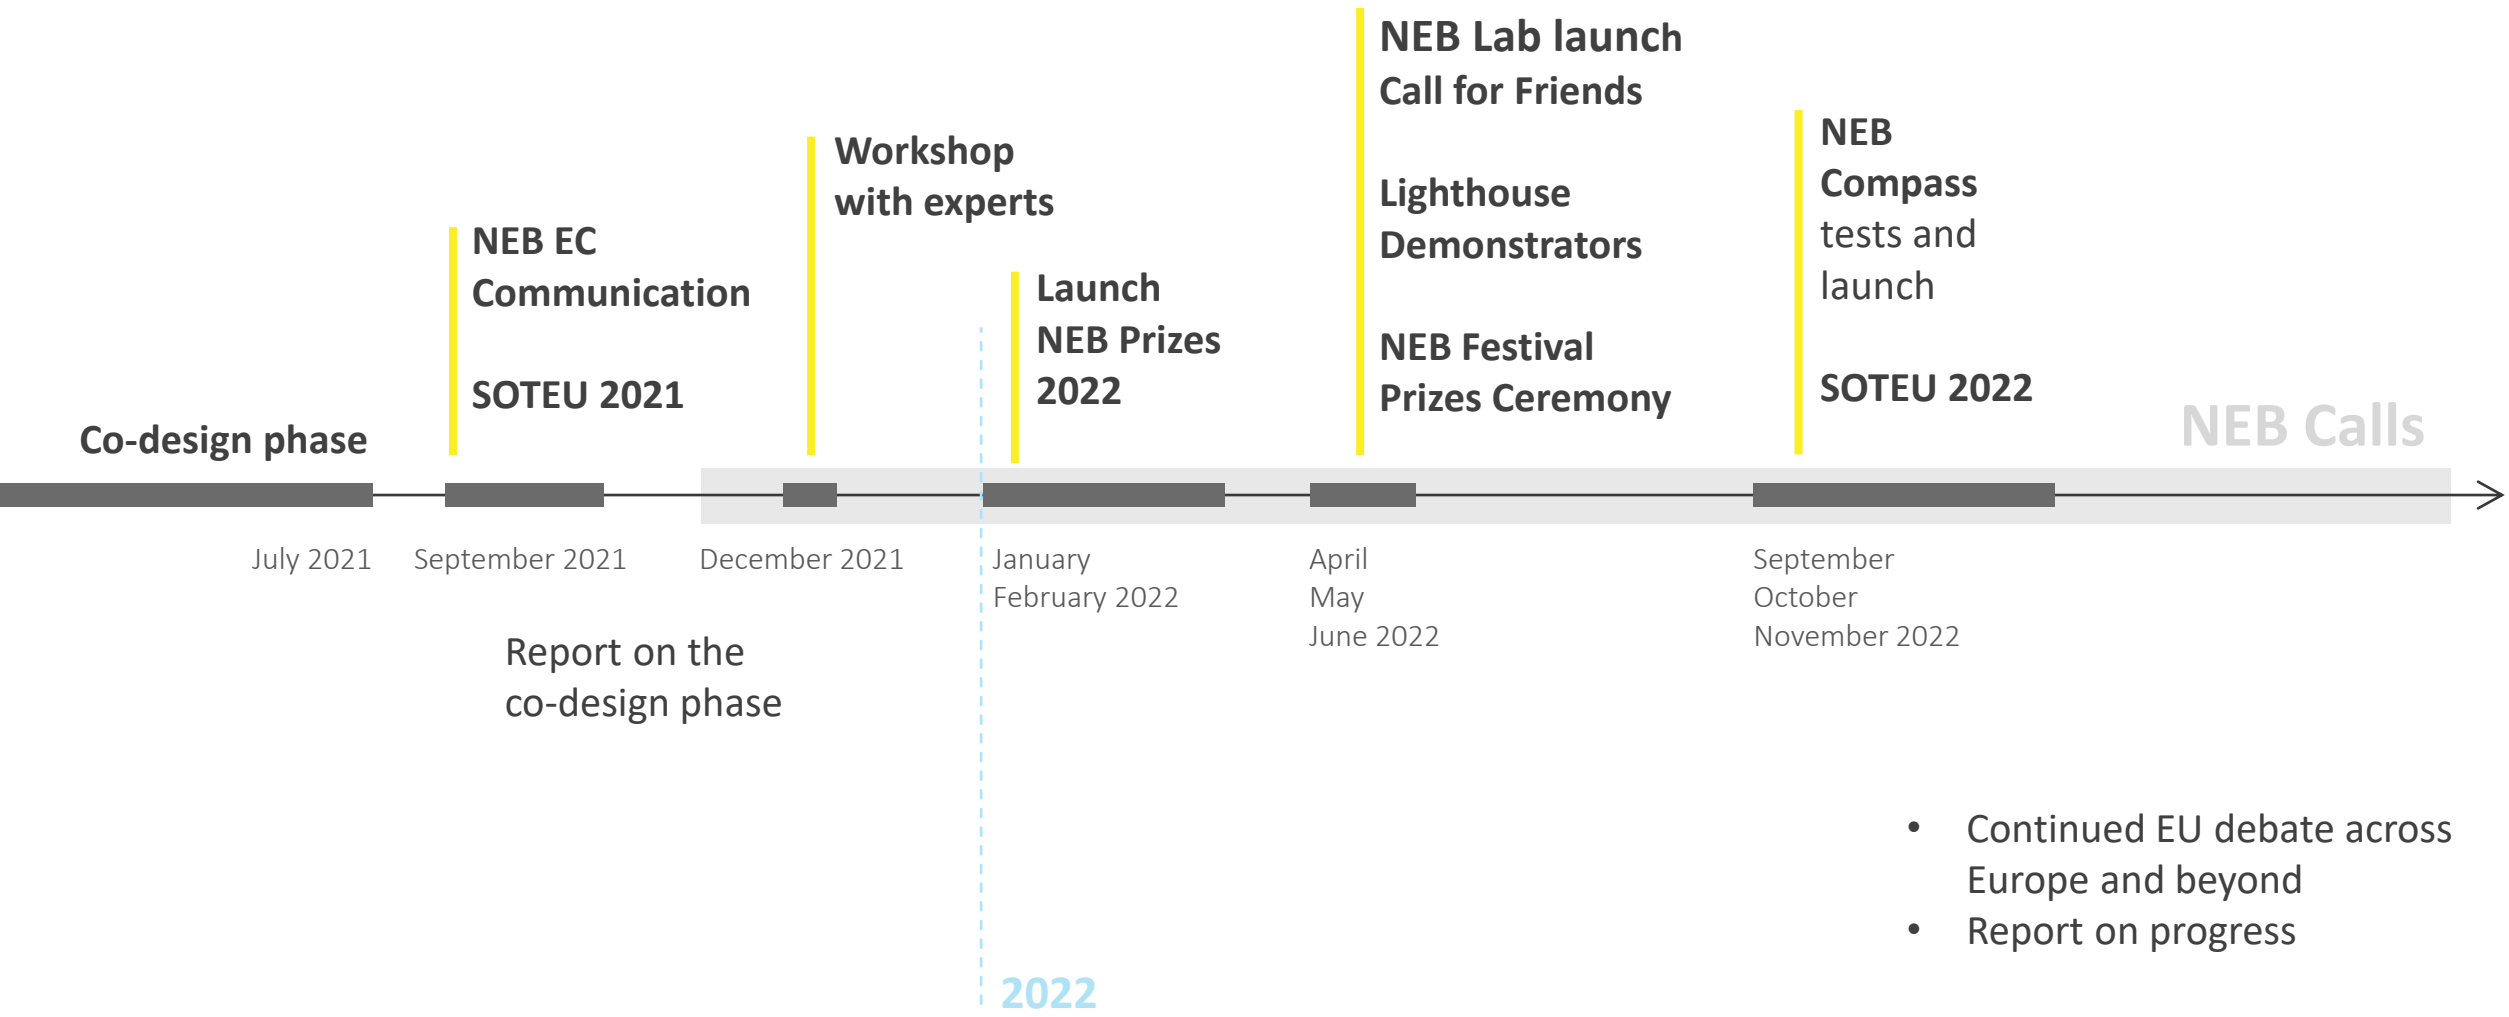

New European Bauhaus

From concept to action

Ruth Reichstein

New European Bauhaus

Principles:

Participatory, transdisciplinary & multilevel approach

Thematic axes of the transformation path:

- Reconnecting to nature
- Regaining a sense of belonging
- Prioritising the places and people that need it the most
- The need for long term, life cycle thinking in the industrial ecosystem

Brussels, 15.9.2021
COM(2021) 573 final

**COMMUNICATION FROM THE COMMISSION TO THE EUROPEAN
PARLIAMENT, THE COUNCIL, THE EUROPEAN ECONOMIC AND SOCIAL
COMMITTEE AND THE COMMITTEE OF THE REGIONS**

**New European Bauhaus
Beautiful, Sustainable, Together**

New European Bauhaus European Commission Communication

15 September 2021

New European Bauhaus timeline

- Continued EU debate across Europe and beyond
- Report on progress

A growing community

HLRT members, Partners, Friends, National Contact Points,
Prize finalists, beneficiaries of calls