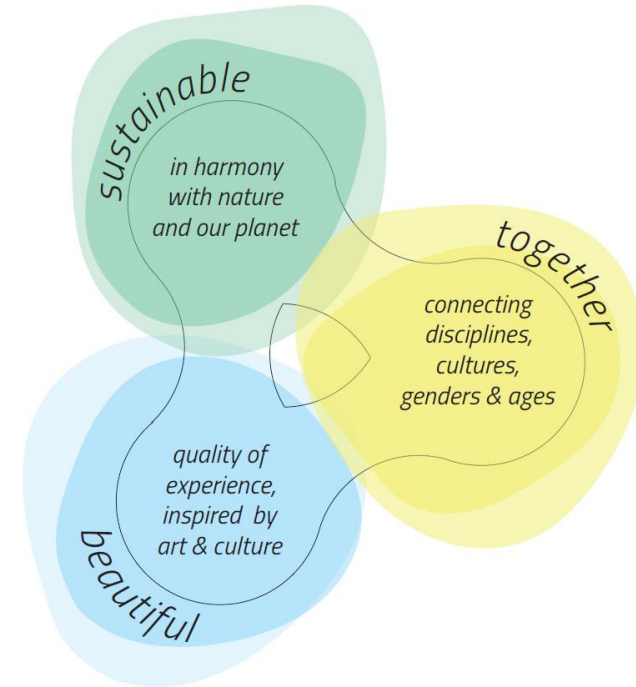

New European Bauhaus

From concept to action

Ruth Reichstein

New European Bauhaus

Principles:

Participatory, transdisciplinary & multilevel approach

Thematic axes of the transformation path:

- Reconnecting to nature
- Regaining a sense of belonging
- Prioritising the places and people that need it the most
- The need for long term, life cycle thinking in the industrial ecosystem

DESIRE (Designing the Irresistible Circular Society) Based on three main themes of inclusivity, circularity and reconciling cities with nature, the project will use art, architecture, and design to explore alternative ways of transforming territories across different European cities (DK, NL, SI, IT, LV).