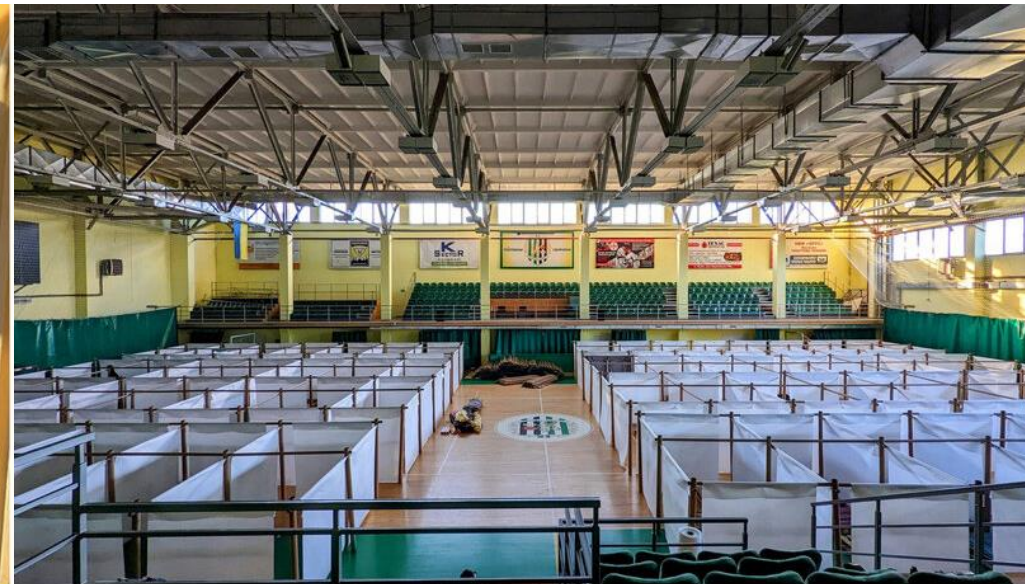

PPS at the university of veterinary medicine in ukraine, image by voluntary architects' network (VAN)