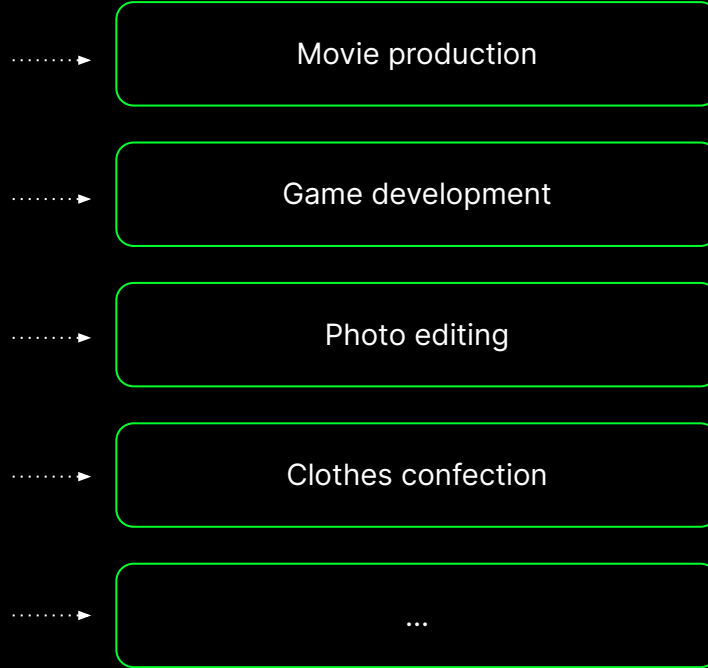

PIMENTO

**enhancing creativity through
collaboration with AI**

The creative project flow

CONCEPTION

OUR FOCUS

PRODUCTION

DISTRIBUTION

Creatives face creativity and efficiency issues leading to less relevant content and costly delays

2. Generate endless creative content in your style in seconds

The screenshot shows a web application interface with a sidebar on the left and a main content area on the right. The sidebar is titled "Next game" and contains several items: "Room.png", "Station.png", "Outside.png", "Walk.png", "Inspirational data" (represented by a folder icon), "Brief.doc" (represented by a document icon), and "Bible.pdf" (represented by a PDF icon). The main content area features a search bar with the text "City" and a green "generate" button. Below the search bar, there are several image thumbnails and labels. One label is "Dark streets" with a corresponding image of a dark, narrow street. Another label is "Ancient times" with a corresponding image of an ancient building. A third label is "Abandoned buildings" with a corresponding image of a dilapidated building. There is also a small audio waveform icon and a speaker icon. The interface is clean and modern, with a white background and green accents.